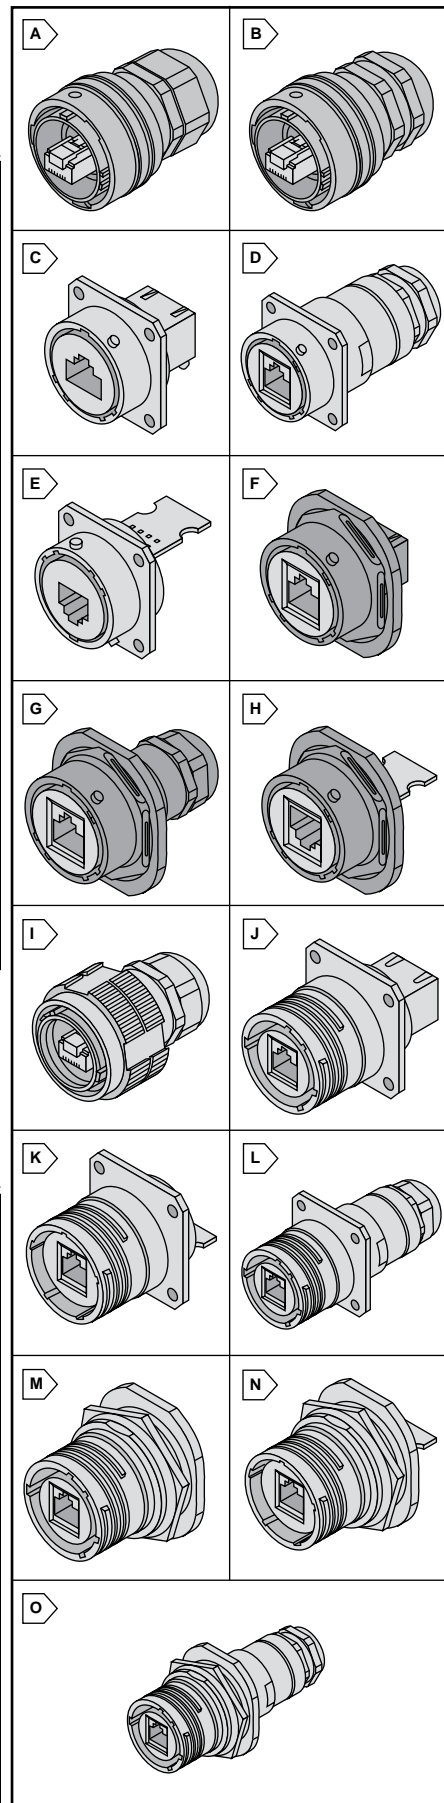

For quantities of 25 and up, call for quote.

MOUSER STOCK NO.	Amphenol Part No.	Fig.	RoHS	Description	Price Each		
					1	5	10
<b>Plugs</b>							
523-RJF6B	RJF6B	A	Yes	Plug, Metal Circular Shell, Plastic Gland, Black			
523-RJF6N	RJF6N	A	Yes	Plug, Metal Circular Shell, Plastic Gland, Nickel			
523-RJF6G	RJF6G	A	No	Plug, Metal Circular Shell, Green Cadmium			
523-RJF6MB	RJF6MB	B	Yes	Plug, Metal Circular Shell, Black, Metal Gland			
523-RJF6MN	RJF6MN	B	Yes	Plug, Metal Circular Shell, Nickel, Metal Gland			
523-RJF6MG	RJF6MG	B	No	Plug, Metal Circular Shell, Green Cadmium, Metal Gland			
<b>Receptacles</b>							
523-RJF21B	RJF21B	C	Yes	Panel Mount Recept., RJ45, Black			
523-RJF21N	RJF21N	C	Yes	Panel Mount Recept., RJ45, Nickel			
523-RJF21G	RJF21G	C	No	Panel Mount Recept., RJ45, Green Cadmium			
523-RJF2PE1B	RJF2PE1B	-	Yes	Panel Mount Recept., RJ45, Backshell Plastic Gland, Black			
523-RJF2PE1N	RJF2PE1N	-	Yes	Panel Mount Recept., RJ45, Backshell Plastic Gland, Nickel			
523-RJF2PE1G	RJF2PE1G	-	No	Panel Mnt Recept., RJ45, Backshell Plastic Gland, Green Cadmium			
523-RJF2PEM1B	RJF2PEM1B	D	Yes	Panel Mount Recept., RJ45, Backshell Metal Gland, Black			
523-RJF2PEM1N	RJF2PEM1N	D	Yes	Panel Mount Recept., RJ45, Backshell Metal Gland, Nickel			
523-RJF2PEM1G	RJF2PEM1G	D	No	Panel Mnt Recept., RJ45, Backshell Metal Gland, Green Cadmium			
523-RJF2B00	RJF2B00	E	Yes	Panel Mount Recept., PCB, Black			
523-RJF2N00	RJF2N00	E	Yes	Panel Mount Recept., PCB, Nickel			
523-RJF2G00	RJF2G00	E	No	Panel Mount Recept., PCB, Green Cadmium			
523-RJF71B	RJF71B	F	Yes	Jam Nut Recept., RJ45, Black			
523-RJF71N	RJF71N	F	Yes	Jam Nut Recept., RJ45, Nickel			
523-RJF71G	RJF71G	F	No	Jam Nut Recept., RJ45, Green Cadmium			
523-RJF7PE1B	RJF7PE1B	G	Yes	Jam Nut Recept., RJ45, Backshell Plastic Gland, Black			
523-RJF7PE1G	RJF7PE1G	G	No	Jam Nut Recept., RJ45, Green Cadmium			
523-RJF7PEM1B	RJF7PEM1B	G	Yes	Jam Nut Recept., RJ45, Backshell Metal Gland, Black			
523-RJF7PEM1N	RJF7PEM1N	G	Yes	Jam Nut Recept., RJ45, Backshell Metal Gland, Nickel			
523-RJF7PEM1G	RJF7PEM1G	G	No	Jam Nut Recept., RJ45, Backshell Metal Gland, Green Cad.			
523-RJF7G00	RJF7G00	H	No	Jam Nut Recept., PCB, Green Cadmium			
<b>Accessories</b>							
523-RJFC6B	RJFC6B	-	Yes	Cap for Plug, Black			
523-RJFC6N	RJFC6N	-	Yes	Cap for Plug, Nickel			
523-RJFC6G	RJFC6G	-	No	Cap for Plug, Green Cadmium			
523-RJFC2B	RJFC2B	-	Yes	Cap for Panel Mount Receptacle, Black			
523-RJFC2N	RJFC2N	-	Yes	Cap for Panel Mount Receptacle, Nickel			
523-RJFC2G	RJFC2G	-	No	Cap for Panel Mount Receptacle, Green Cadmium			
523-RJFC7B	RJFC7B	-	Yes	Cap for Jam Nut Receptacle, Black			
523-RJFC7N	RJFC7N	-	Yes	Cap for Jam Nut Receptacle, Nickel			
523-RJFC7G	RJFC7G	-	No	Cap for Jam Nut Receptacle, Green Cadmium			