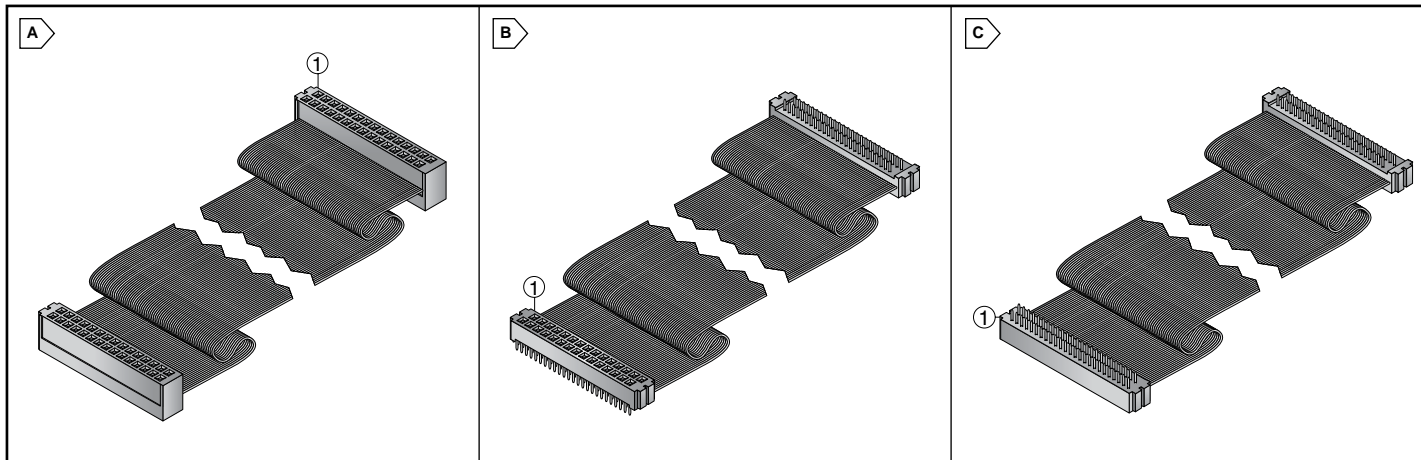

3M™ Molded Flat Ribbon Cable Assemblies

2MM MOLDED FLAT RIBBON CABLE ASSEMBLIES

.100" MOLDED FLAT RIBBON CABLE ASSEMBLIES

Features:

- Rugged termination
- Sockets mate with standard 2mm x 2mm headers and plugs
- Molded-in strain relief
- Low profile sockets with military polarization slots
- 28 AWG stranded, PVC flat cable
- No center bump
- No marking

Specifications:

- Voltage rating: 30V
- Temperature rating: -20°C to +105°C
- Connector orientation: Up-Up
- Mates with latch eject headers

Features:

- Rugged termination
- Sockets mate with standard .100" x .100" headers and plugs
- Molded-in strain relief
- Low profile sockets with military polarization slots
- 28 AWG stranded, PVC flat cable
- No center bump
- No marking
- Mates with latch eject headers